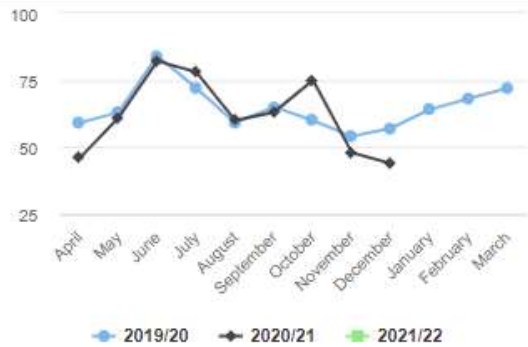

WD-P1 Major Apps on target

WD-P2 Non-Major apps on target

WD-P4 Major applications on target without eot

WD-P5 Non-Major apps on target without eot

WD-P7 No of planning applications registered

WD-P8 Planning Workload