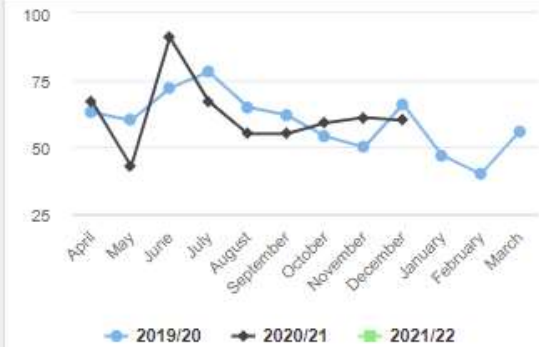

WD-P9 Applications determined